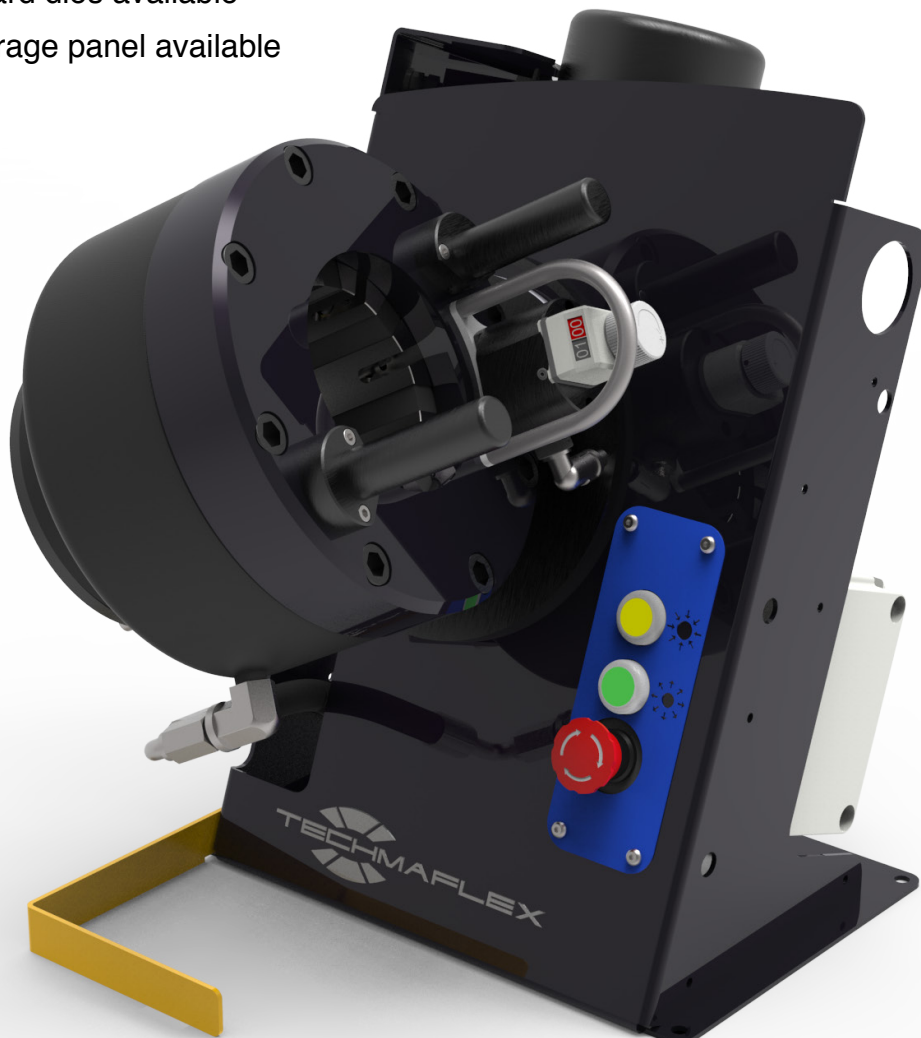

Designed specifically for mobile maintenance vans and on-site repairs, the V CRIMP 137 EVO R is a compact, ergonomically designed crimping machine which features an adjustable head for maximum ease of use. The rotating crimping head can be positioned vertically, horizontally or any position in between thanks to its innovative design and tool-free locking mechanism.

Suitable for 4 wire-spiral hoses up to 1¼" the V CRIMP 137 EVO R is a versatile addition to any low-medium volume mobile repair and maintenance operation. The V CRIMP 137 EVO R can be supplied with an optional ergonomic quick-change gun for die installation and removal, and can also be fitted with an optional die storage panel making it even more efficient to use.

The V CRIMP 137 EVO R also has a wide range of die-sets available, ranging from size 6 through to size 51. Available die-set sizes correspond with the sizes listed in the official crimping charts of prominent hose manufacturers, helping to ensure error-free crimping.

## FEATURES

- Ergonomically positioned adjustable crimping head
- Axis of crimping head oriented perpendicular to the operator
- Optional quick change tool for dies available in Plastic or Aluminium
- Compact design
- Range of standard dies available
- Optional die storage panel available